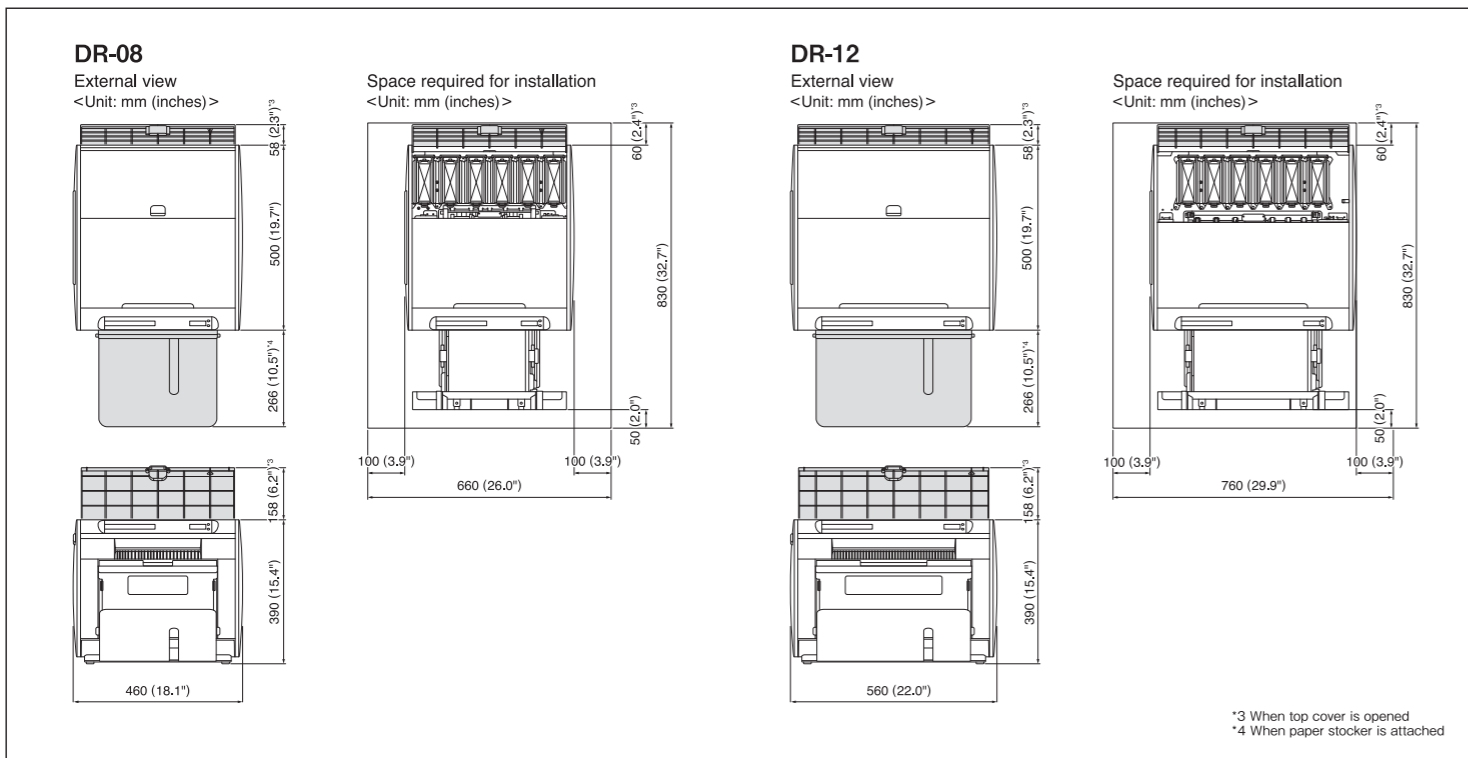

*1 Paper types are subject to change without notice.

Repeat Printing Capacity (prints/hour) (approx.) *2				
Print size (Width x Paper advance length)	DR-08		DR-12	
	Normal	Image quality priority	Normal	Image quality priority
102 x 152mm (4" x 6")	147	53	147	53
127 x 89mm (5" x 3.5")	225	80	225	80
152 x 102mm (6" x 4")	180	65	180	65
127 x 178mm (5" x 7")	106	41	106	41
203 x 254mm (8" x 10")	56	23	56	23
203 x 102mm (8" x 4")	136	56	136	56
203 x 305mm (8" x 12")	41	19	41	19
254 x 203mm (10" x 8")			62	24
254 x 305mm (10" x 12")			34	16
305 x 203mm (12" x 8")			50	22
305 x 254mm (12" x 10")			41	17
305 x 457mm (12" x 18")			18	9

*2 Calculated according to Noritsu criteria. Actual capacity may vary with different criteria.

Noritsu Precision Co., Ltd.

The specifications, information, and appearance of the machine herein are subject to change without notice.

Our products have been manufactured under an ISO 9001-certified quality assurance system.

579-1 UMEHARA, WAKAYAMA-SHI, 640-8550, JAPAN
PHONE:(81)73-454-0345 FACSIMILE:(81)73-454-0301
<http://www.noritsu-precision.com>

QSS & AccuSmart™ are trademarks of Noritsu Precision Co., Ltd.

All other product and company names herein may be trademarks of their respective owners.

NORITSU
PRECISION

QSS Smart

Smart Operation,
Smart Combination,
A new QSS series